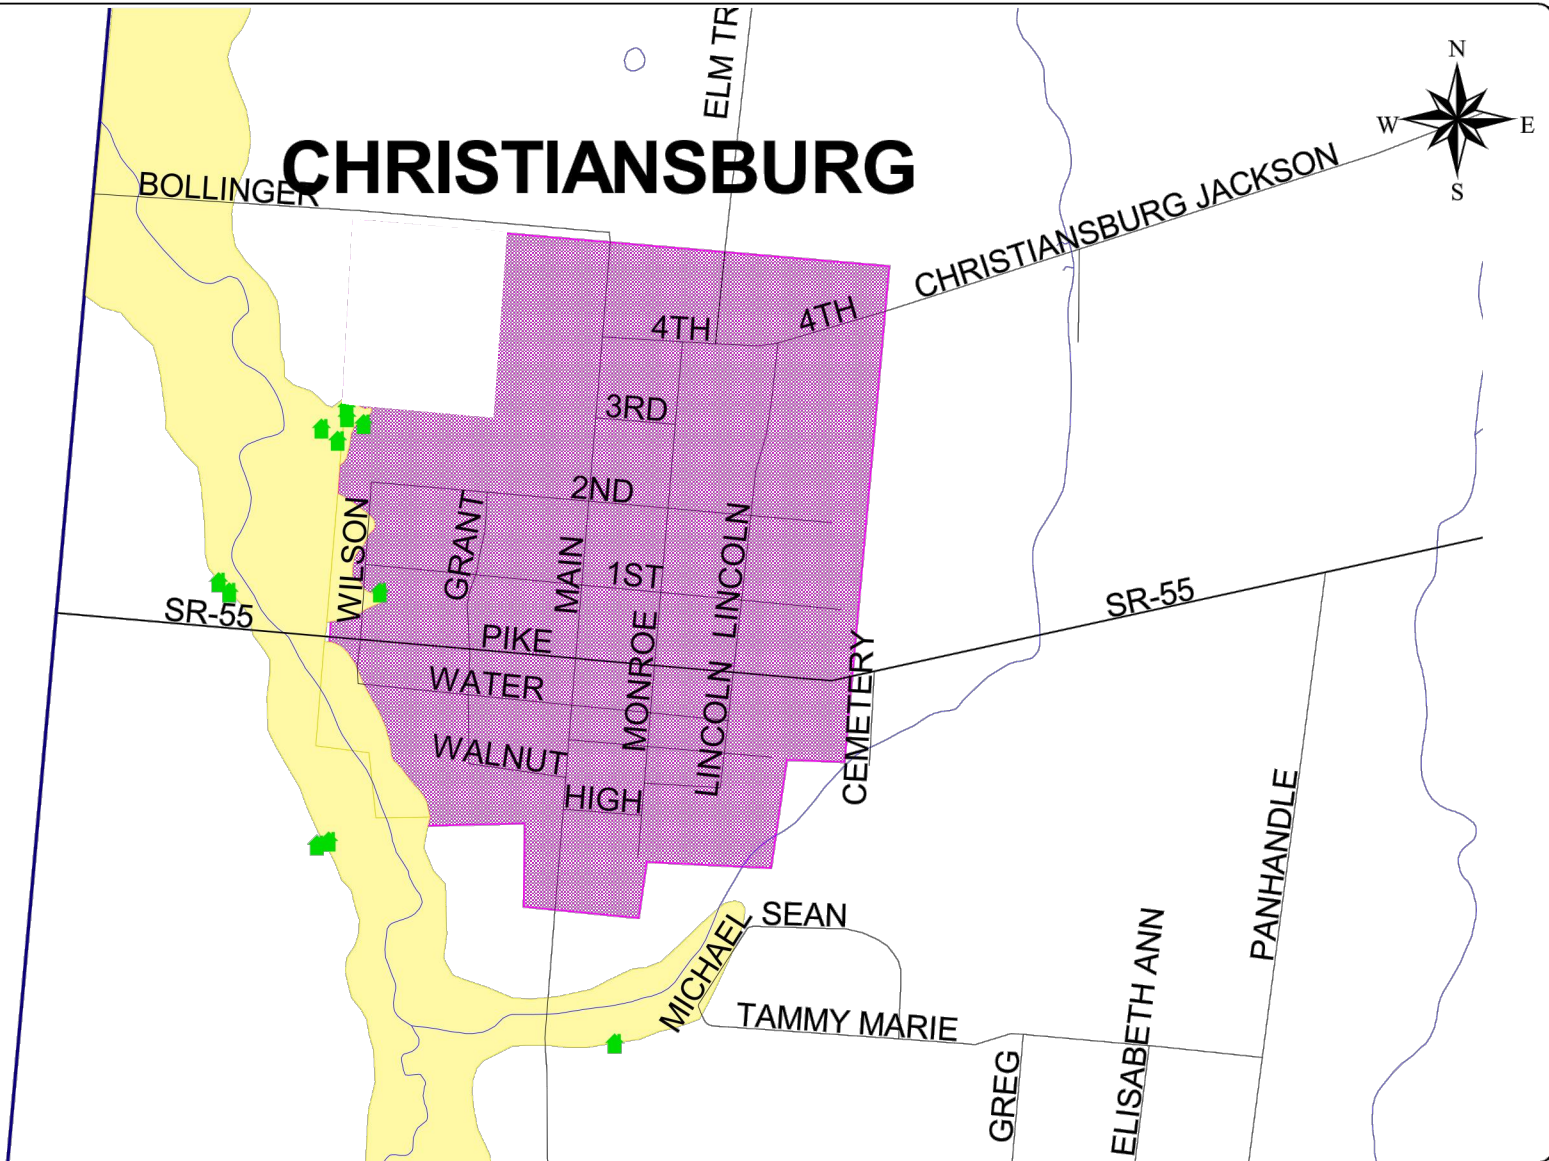

CHRISTIANSBURG MULTI-HAZARD MAP

CHRISTIANSBURG

Legend

- ★ Critical Facilities
- At-Risk Structures
- Roads - Municipal
- Roads - County
- Roads - Major
- Lakes
- Waterways
- ↗ Tornado Paths
- Floodplain - Other
- Floodway
- 100 YR Floodplain
- Municipalities
- County Line

Notes

Critical Facilities locations based on geocoded coordinates

At risk structures for Christiansburg: 4
