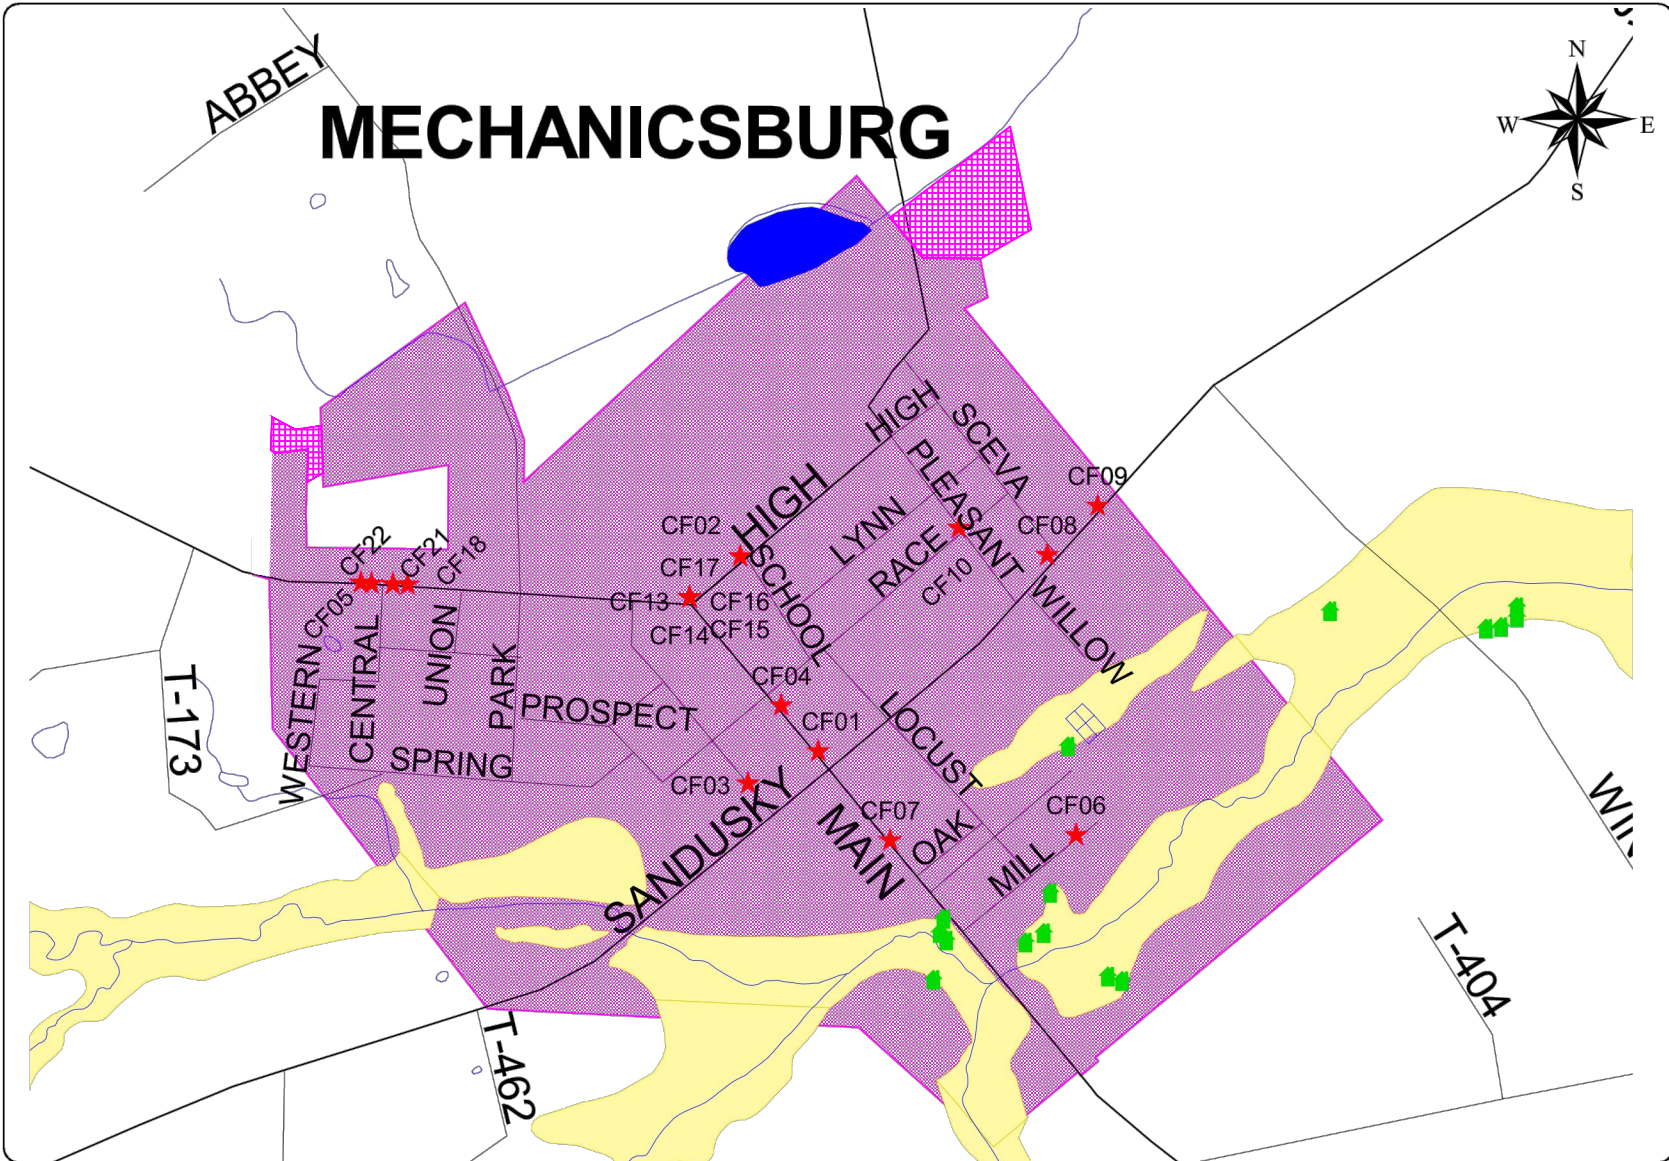

MECHANICSBURG MULTI-HAZARD MAP

Legend

- ★ Critical Facilities
- At-Risk Structures
- Roads - Municipal
- Roads - County
- Roads - Major
- Lakes
- Waterways
- Tornado Paths
- Floodplain - Other
- Floodway
- 100 YR Floodplain
- Municipalities
- County Line

Notes

Critical Facilities locations based on geocoded coordinates
 At risk structures for Mechanicsburg: 10